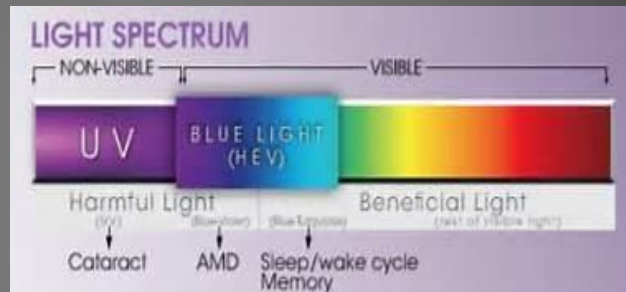

DOCTOR
OWNED

BLACK LAB

OPTICAL

DOCTOR
DRIVEN

Jason Wilch, Coatings Mgr.

has been in the Optical industry for over 25 years, including both retail and wholesale Lab work. He was the Coatings Mgr. for Carl Zeiss Vision SW for more than 7 years where he enjoyed developing thin film coatings stacks and found it to be both rewarding & challenging. He is very dedicated, to fabricating the best quality coatings, that current global technologies can provide!

We provide 2 Level D coatings

The Black Lab Extreme &

Extreme Blue (blue filter)

Outstanding Durability, Easy to Clean, Super Hydrophobic & Oleophobic topcoats.

Our coatings come with a TWO year warranty.